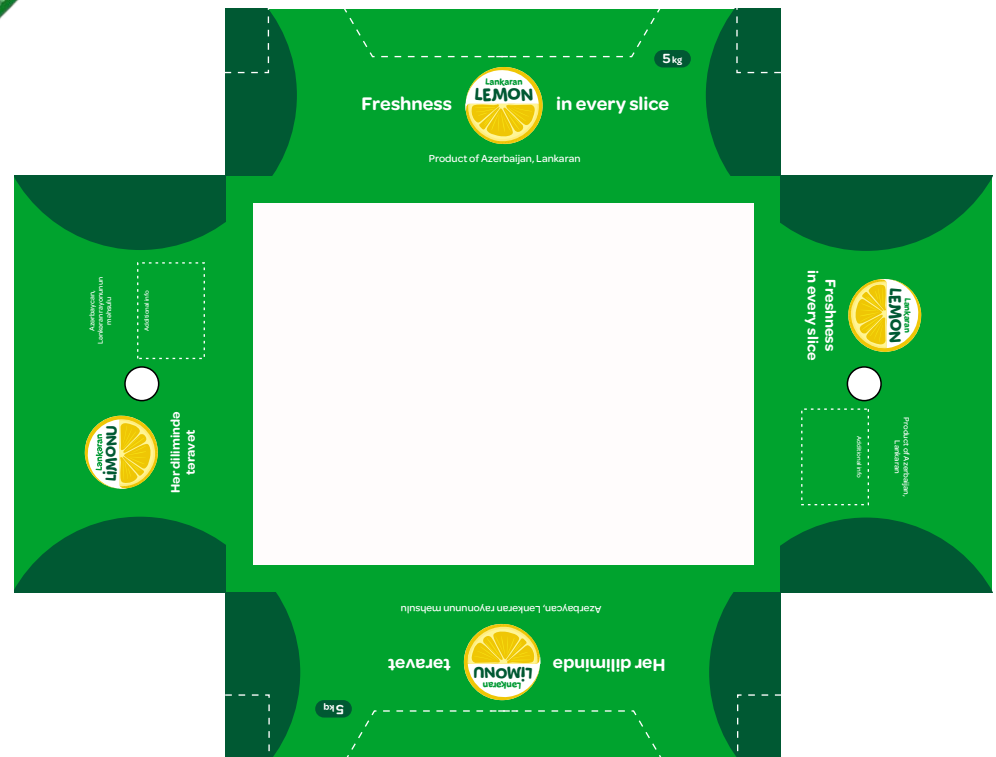

Lankaran LEMON

Brand guideline

MAIN LOGO

**Hər dilimində
təravət**

AZE version

**Freshness
in every slice**

ENG version

Optional LOGO/Sticker

Using logo on different background

B/W version

Please respect our logo and don`t:

Stretch

Use against low contrast

Change the color

Packaging meshbag

Packaging / cardboard box